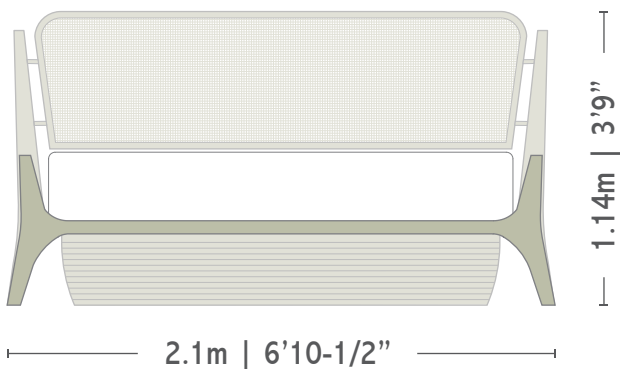

Faux Poster Bed

A poster bed with abbreviated legs sculpted in wood, featuring a framed backrest in natural cane. The bed offers generous storage in full-width pull out drawers to either side of the base. Customisable in size and height, this could suit bedrooms of varying sizes.

Materials

recycled teak | birch plywood | natural cane | mild steel