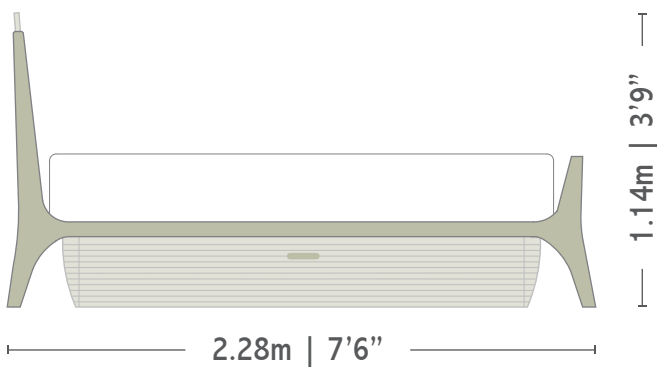

Faux Poster Bed

A poster bed with abbreviated legs sculpted in wood, featuring a framed backrest in natural cane. The bed offers generous storage in full-width pull out drawers to either side of the base. Customisable in size and height, this could suit bedrooms of varying sizes.

Materials

recycled teak | birch plywood | natural cane | mild steel